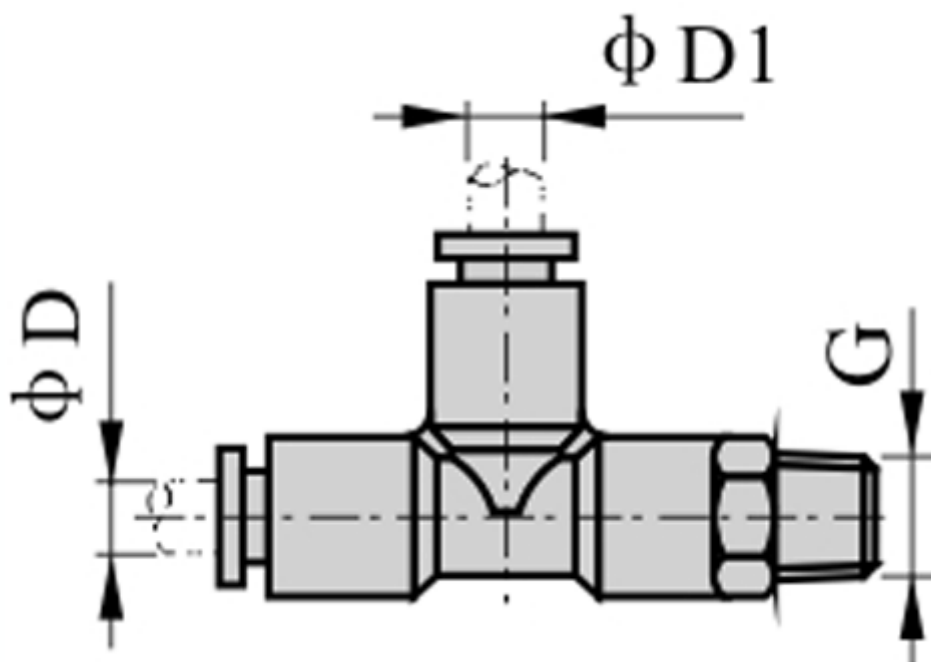

# Data Sheet

Article number: 58EPD1201

Description: Fitting EPD1201 Tee connector  
male thread 1/8", tube diameter 12

## Measures

D = 12  
Thread = 1/8"